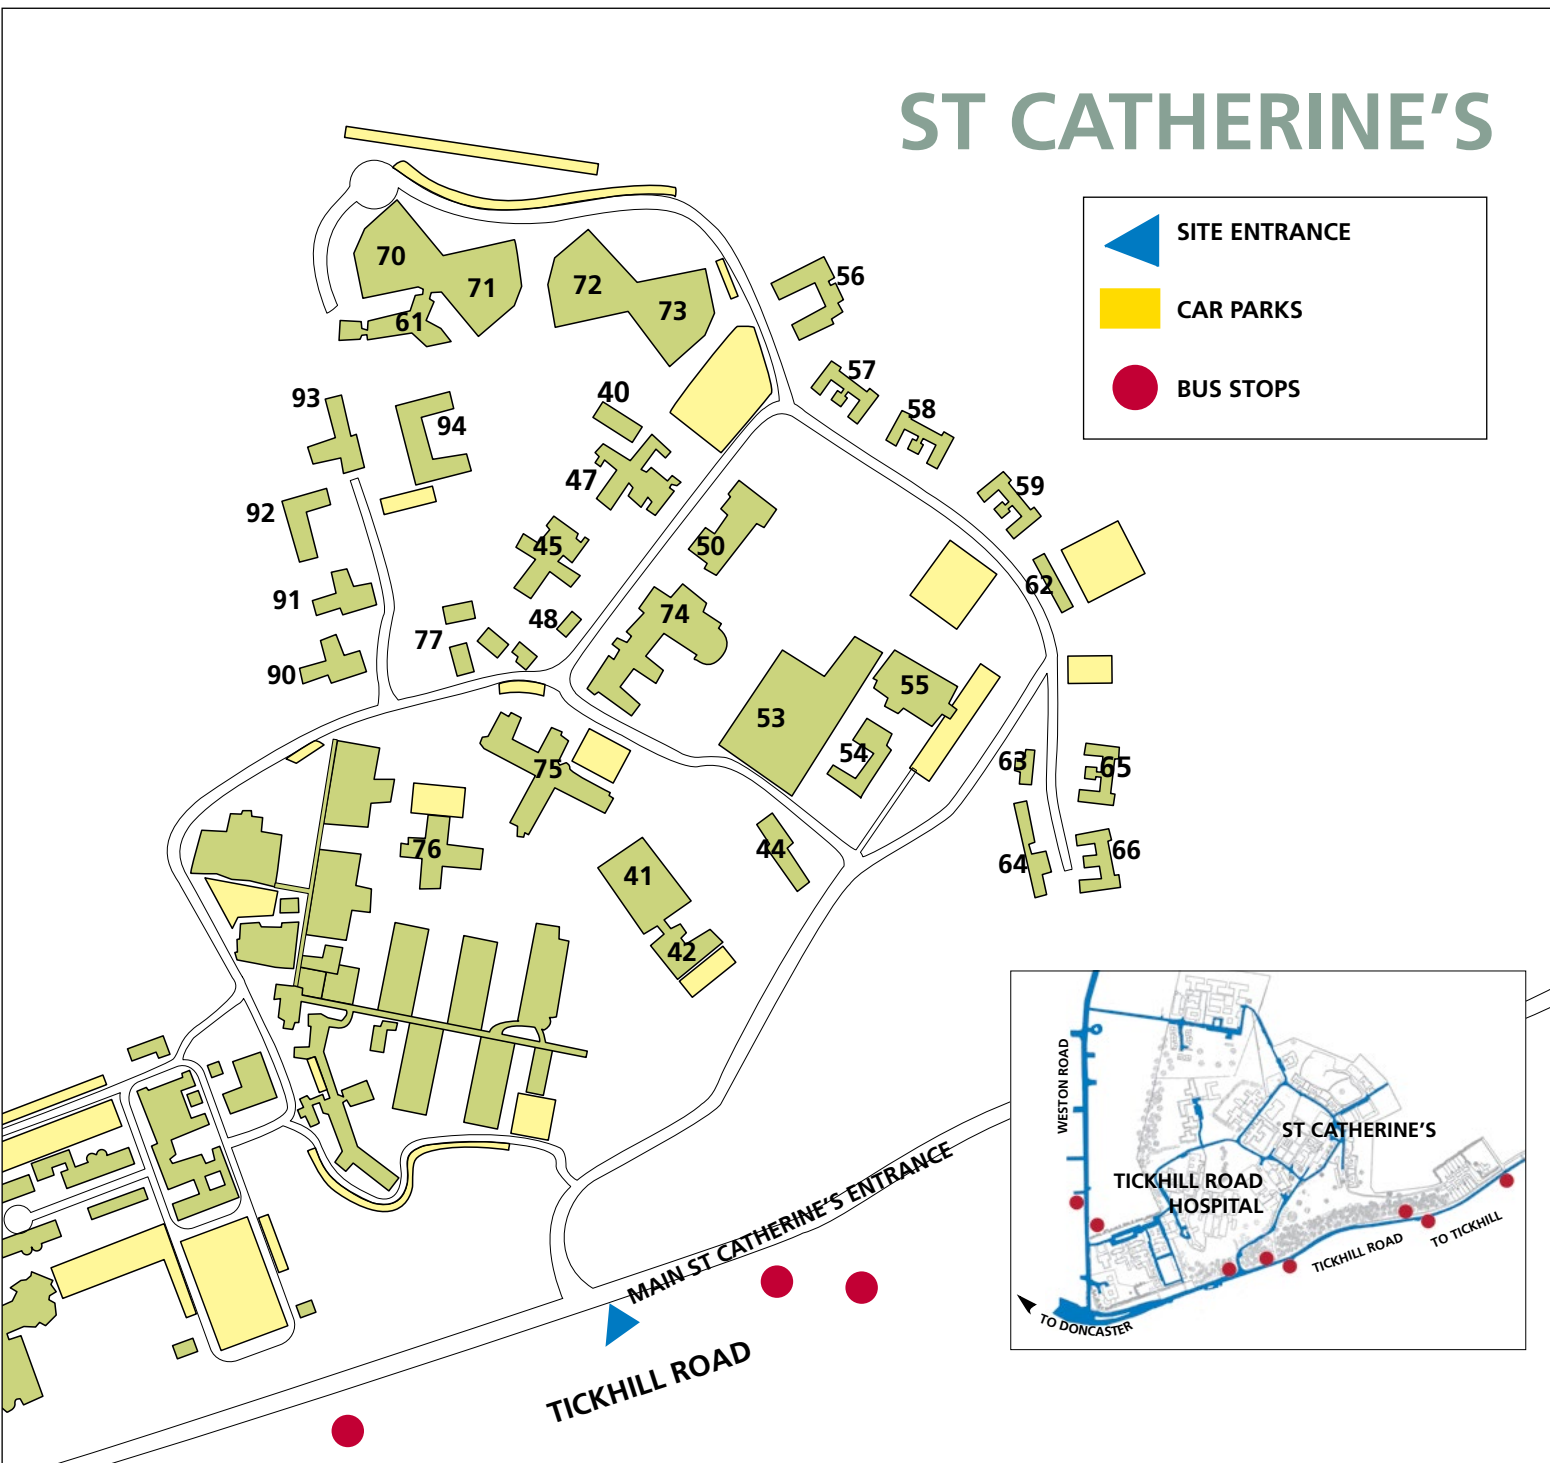

## Introduction

St Catherine's is situated in pleasant surroundings at Balby, Doncaster and provides mental health and learning disability services for people on site.

Other services are also based on this site. (See site map overleaf for further information).

## Where to eat

The Garden Café in St Catherine's House is open Monday to Friday, from 10.00 am to 2.00 pm. You are also welcome to visit the Served at Tickhill Road Hospital, which is open from 9.30 am to 5.00 pm every day.

### By bus

If you are travelling by bus, the stops are shown on the map overleaf.

The hospital is on a regular bus route served by the numbers 19, 20 and 22 from Doncaster town centre. Bus service information is available from Traveline on (01709) 515151.

# ST CATHERINE'S

-  SITE ENTRANCE
-  CAR PARKS
-  BUS STOPS

- 40 Worksheme Building
- 41 Main Stores/Estates Workshops
- 42 Walnut Lodge  
*Design and Print Services,  
Distribution Services,  
Purchasing Department*
- 44 Grounds and Gardens Stores
- 45 Onyx Centre
- 47 Eclipse Centre
- 48 Diamond Lodge
- 50 SOLAR Centre
- 53 Flourish - Walled Garden
- 54 *vacant*
- 55 St Catherine's House
- 56 Cherry Tree Court
- 57 Oak Tree Lodge
- 58 Park Lodge
- 59 *vacant*
- 61 Skelbrooke Ward
- 62 *vacant*
- 63 *vacant*
- 64 *vacant*
- 65 Birch View
- 66 Chestnut View - *Information Technology*
- 70 - 71 Cusworth / Brodsworth
- 72 - 73 Coniston Lodge / Windemere Lodge
- 74 Opal Centre
- 75 Amber Lodge
- 76 Jubilee Close
- 77 Bungalows
- 90 1 Catherine's Close
- 91 2 Catherine's Close
- 92 3/4 Catherine's Close
- 93 Sapphire Lodge
- 94 Coral Lodge